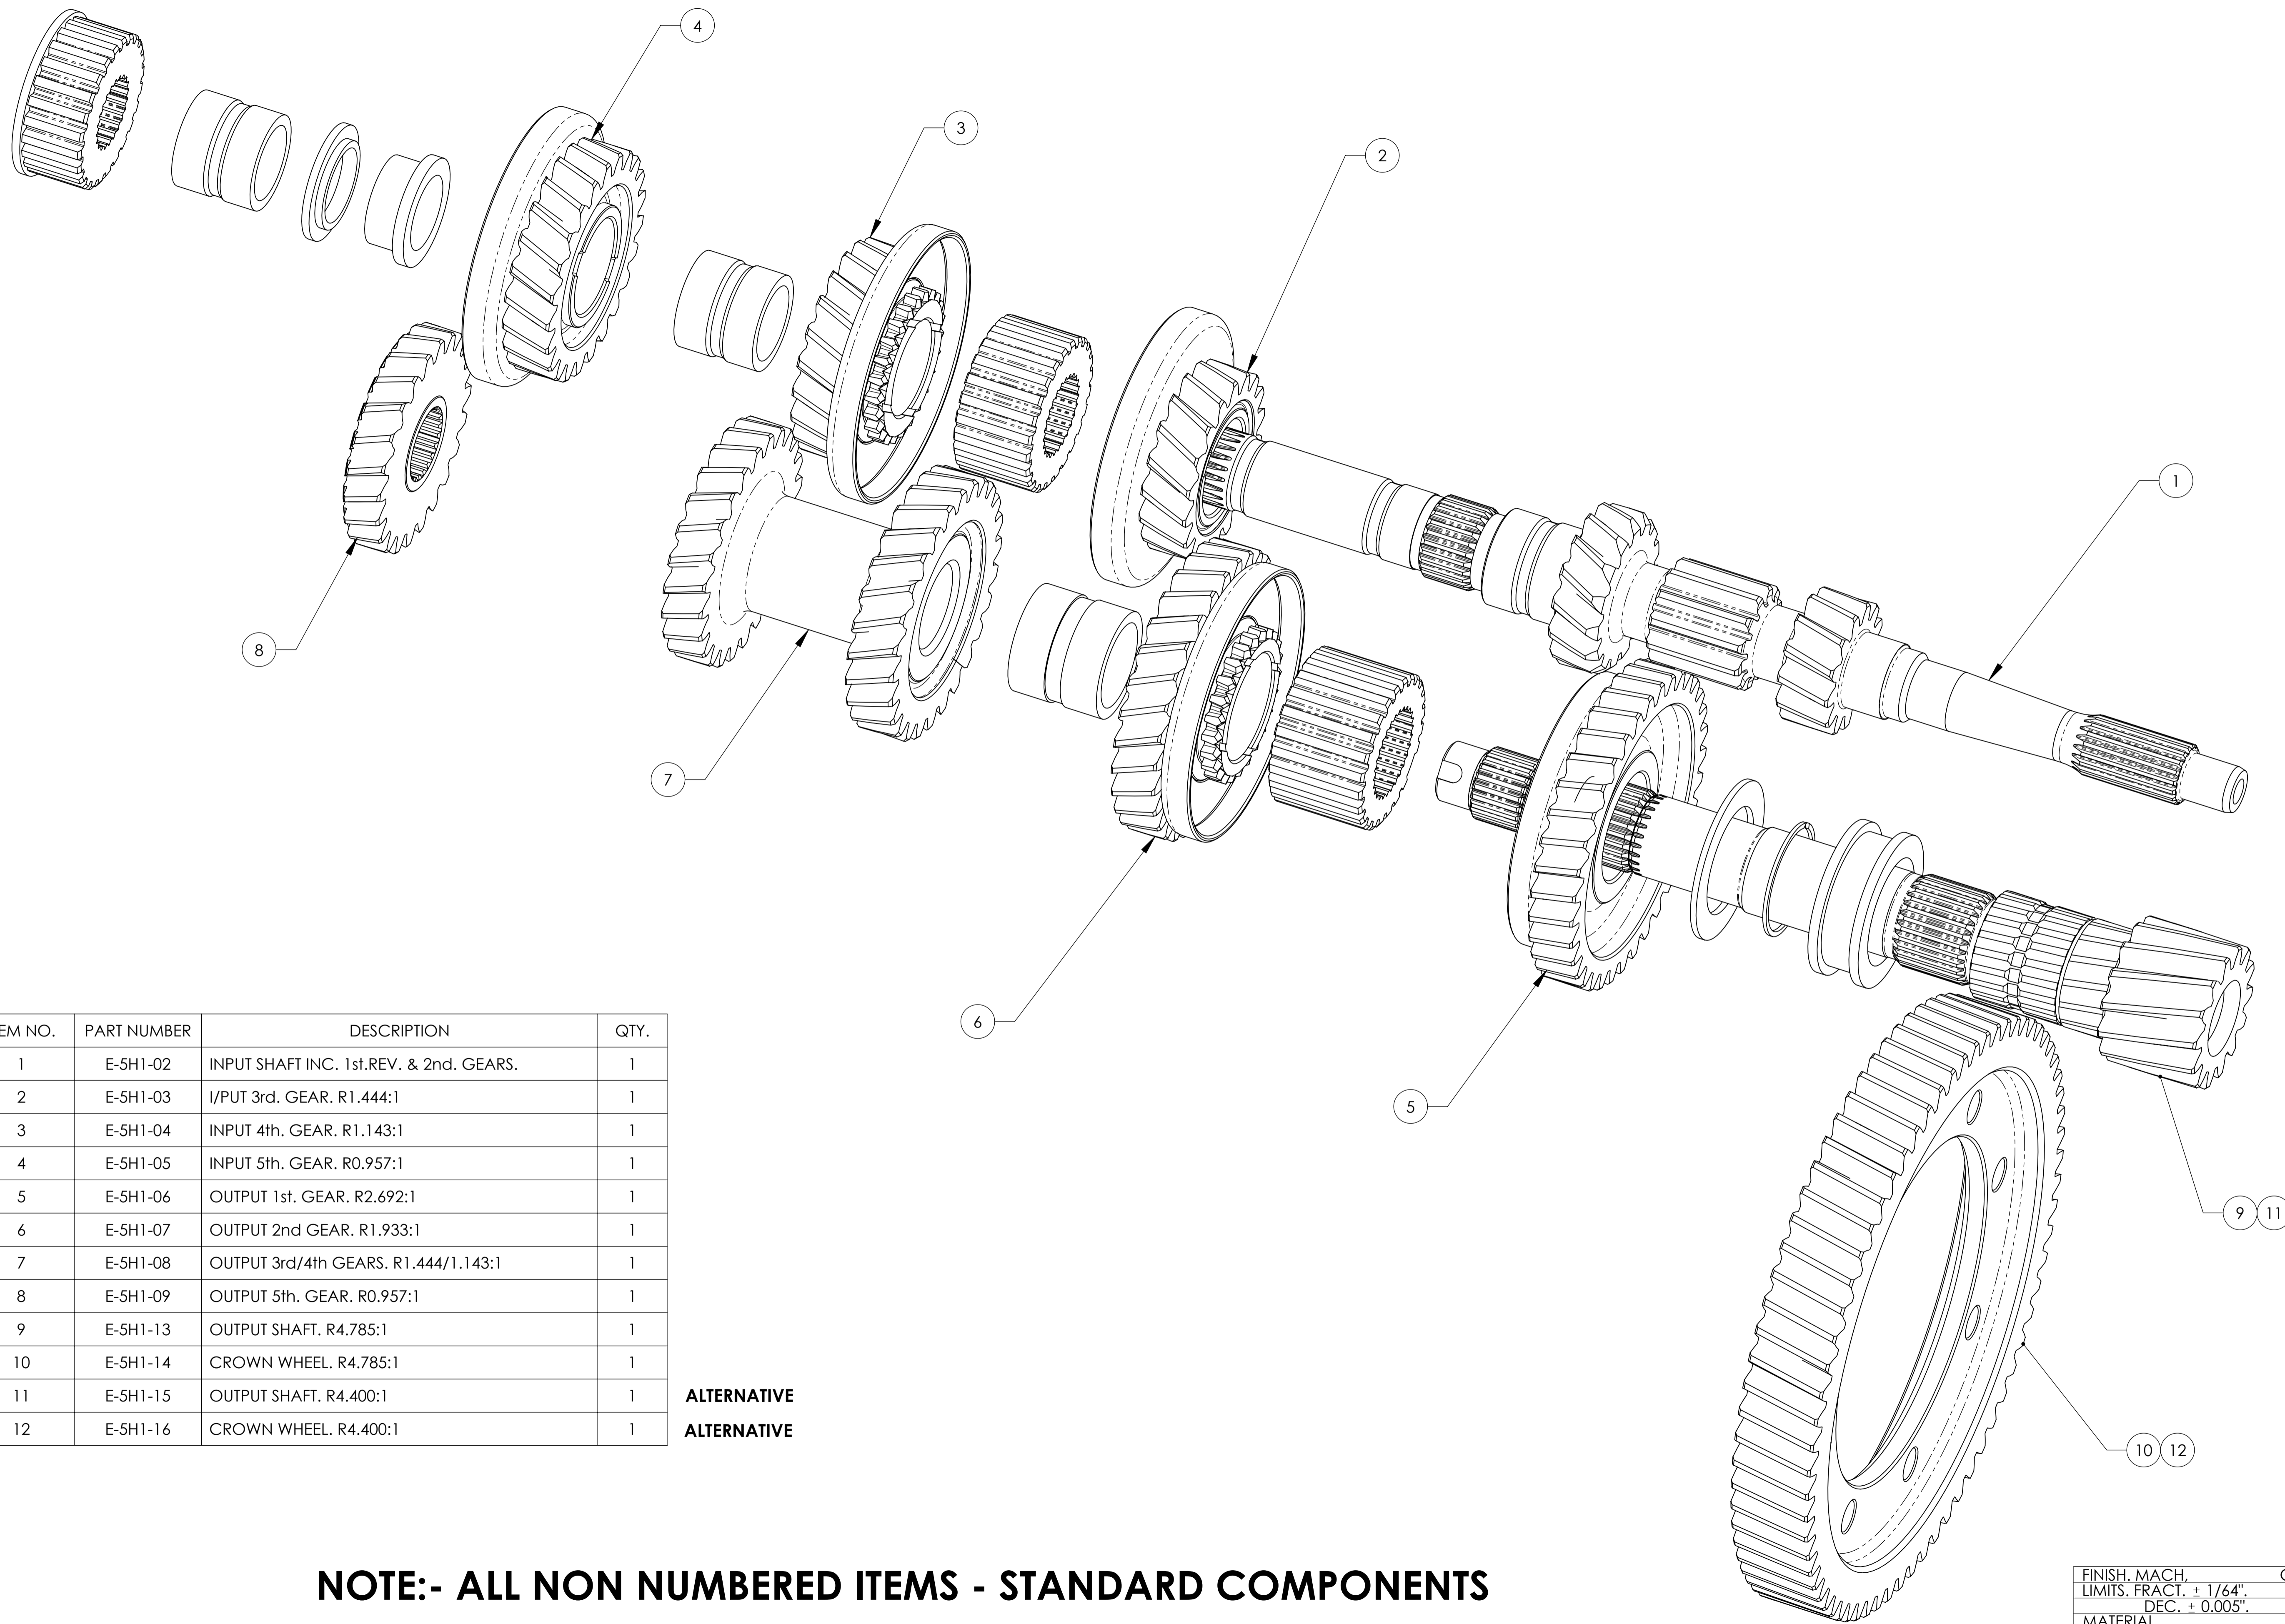

SECTION A-A

ITEM NO.	PART NUMBER	DESCRIPTION	QTY.
1	E-5H1-02	INPUT SHAFT INC. 1st.REV. & 2nd. GEARS.	1
2	E-5H1-03	I/PUT 3rd. GEAR. R1.444:1	1
3	E-5H1-04	INPUT 4th. GEAR. R1.143:1	1
4	E-5H1-05	INPUT 5th. GEAR. R0.957:1	1
5	E-5H1-06	OUTPUT 1st. GEAR. R2.692:1	1
6	E-5H1-07	OUTPUT 2nd GEAR. R1.933:1	1
7	E-5H1-08	OUTPUT 3rd/4th GEARS. R1.444/1.143:1	1
8	E-5H1-09	OUTPUT 5th. GEAR. R0.957:1	1
9	E-5H1-13	OUTPUT SHAFT. R4.785:1	1
10	E-5H1-14	CROWN WHEEL. R4.785:1	1
11	E-5H1-15	OUTPUT SHAFT. R4.400:1	1
12	E-5H1-16	CROWN WHEEL. R4.400:1	1

ALTERNATIVE  
ALTERNATIVE

ITEM NO.	PART NUMBER	DESCRIPTION	QTY.
1	E-5H1-02	INPUT SHAFT INC. 1st.REV. & 2nd. GEARS.	1
2	E-5H1-03	I/PUT 3rd. GEAR. R1.444:1	1
3	E-5H1-04	INPUT 4th. GEAR. R1.143:1	1
4	E-5H1-05	INPUT 5th. GEAR. R0.957:1	1
5	E-5H1-06	OUTPUT 1st. GEAR. R2.692:1	1
6	E-5H1-07	OUTPUT 2nd GEAR. R1.933:1	1
7	E-5H1-08	OUTPUT 3rd/4th GEARS. R1.444/1.143:1	1
8	E-5H1-09	OUTPUT 5th. GEAR. R0.957:1	1
9	E-5H1-13	OUTPUT SHAFT. R4.785:1	1
10	E-5H1-14	CROWN WHEEL. R4.785:1	1
11	E-5H1-15	OUTPUT SHAFT. R4.400:1	1
12	E-5H1-16	CROWN WHEEL. R4.400:1	1