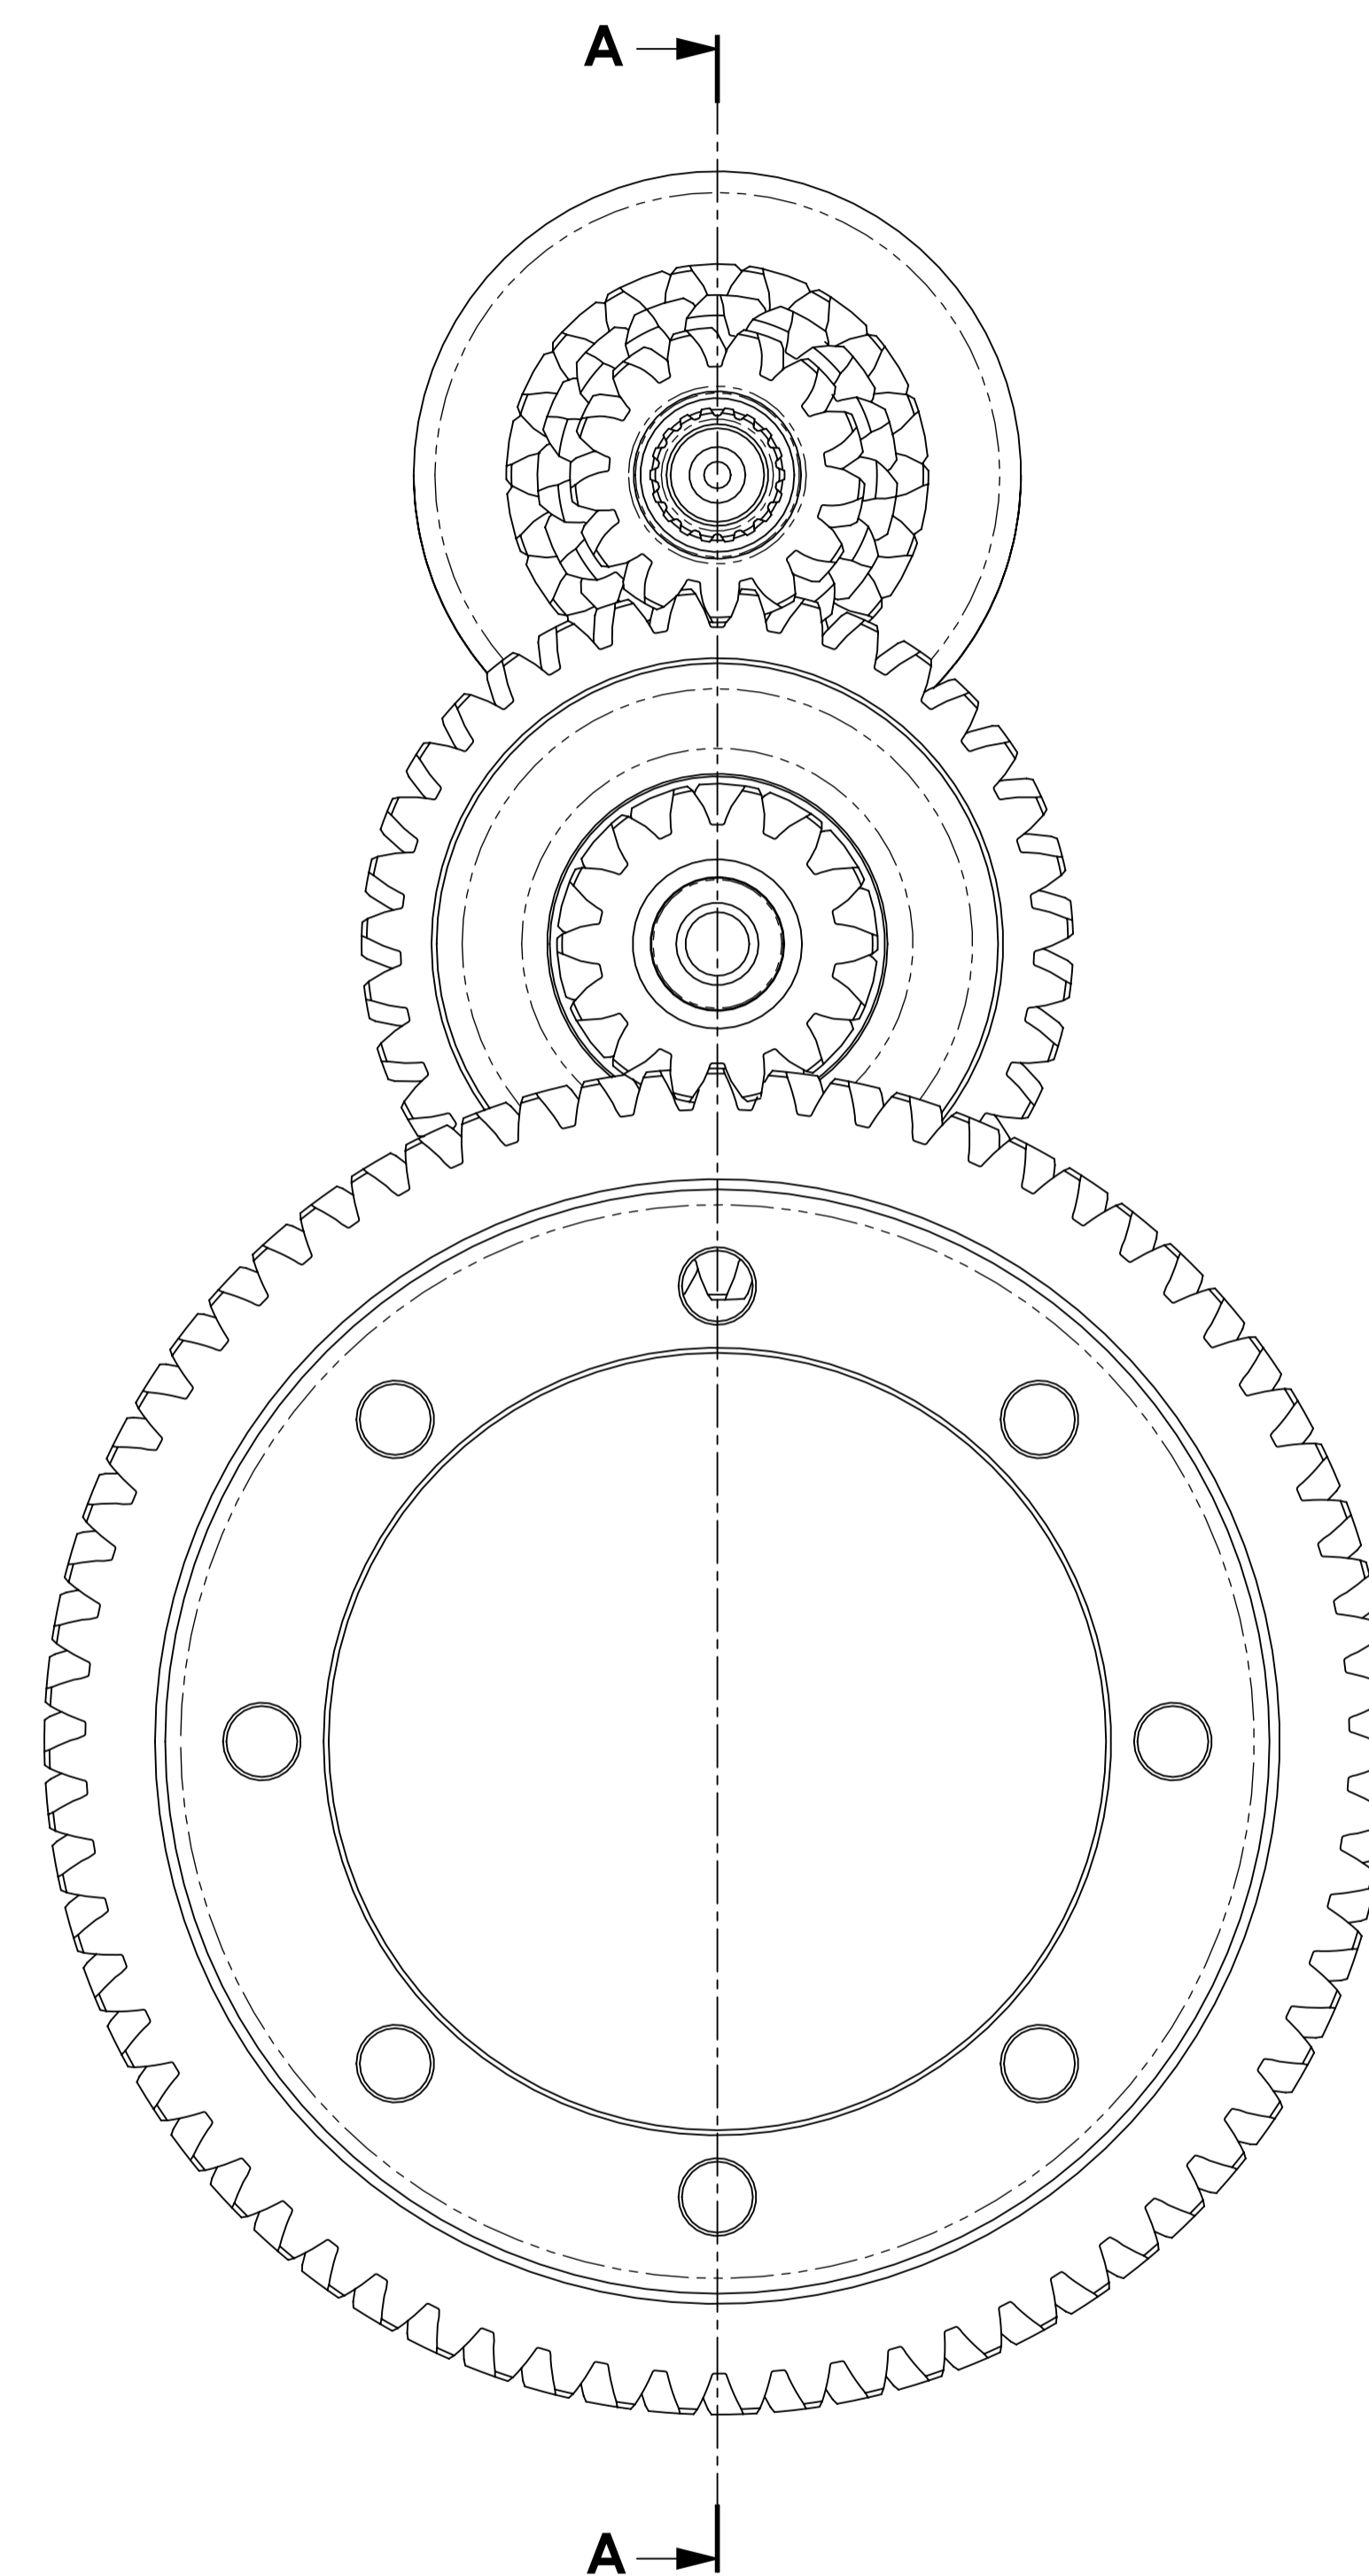

SECTION A-A

ITEM NO.	PART NUMBER	DESCRIPTION	QTY.
1	E-5H1-02	INPUT SHAFT INC. 1st.REV. & 2nd. GEARS.	1
2	E-5H1-03	I/PUT 3rd. GEAR. R1.444:1	1
3	E-5H1-04	INPUT 4th. GEAR. R1.143:1	1
4	E-5H1-05	INPUT 5th. GEAR. R0.957:1	1
5	E-5H1-06	OUTPUT 1st. GEAR. R2.692:1	1
6	E-5H1-07	OUTPUT 2nd GEAR. R1.933:1	1
7	E-5H1-08	OUTPUT 3rd/4th GEARS. R1.444/1.143:1	1
8	E-5H1-09	OUTPUT 5th. GEAR. R0.957:1	1
9	E-5H1-13	OUTPUT SHAFT. R4.785:1	1
10	E-5H1-14	CROWN WHEEL. R4.785:1	1
11	E-5H1-15	OUTPUT SHAFT. R4.400:1	1
12	E-5H1-16	CROWN WHEEL. R4.400:1	1

ALTERNATIVE  
ALTERNATIVE

ITEM NO.	PART NUMBER	DESCRIPTION	QTY.
1	E-5H1-02	INPUT SHAFT INC. 1st.REV. & 2nd. GEARS.	1
2	E-5H1-03	I/PUT 3rd. GEAR. R1.444:1	1
3	E-5H1-04	INPUT 4th. GEAR. R1.143:1	1
4	E-5H1-05	INPUT 5th. GEAR. R0.957:1	1
5	E-5H1-06	OUTPUT 1st. GEAR. R2.692:1	1
6	E-5H1-07	OUTPUT 2nd GEAR. R1.933:1	1
7	E-5H1-08	OUTPUT 3rd/4th GEARS. R1.444/1.143:1	1
8	E-5H1-09	OUTPUT 5th. GEAR. R0.957:1	1
9	E-5H1-13	OUTPUT SHAFT. R4.785:1	1
10	E-5H1-14	CROWN WHEEL. R4.785:1	1
11	E-5H1-15	OUTPUT SHAFT. R4.400:1	1
12	E-5H1-16	CROWN WHEEL. R4.400:1	1